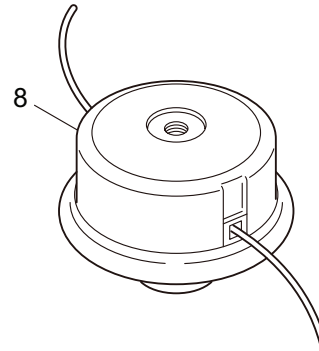

5. BC4321H-RS-01
ACCESSORIES

Ref. No.	Part No.	Part Name	Q'ty	Remarks
5-1	228008	Box Spanner	1	
5-2	054756	Double-ended Wrench	1	10x13
5-3	212300	Lever Handle	1	6X100L
5-4	219432	Wrench	1	4mm
5-5	219433	Wrench	1	5mm
5-6	220534	Blade Cover	1	
5-7	227910	3-Teeth Blade	1	
5-8	234860	Nylon Head (L) 5	1	
5-9	233326	Instruction Manual	1	FR/IT/DE
5-10	233234	Instruction Manual	1	GB/ES/PT
5-11	523304	Parts List	1	BC4321H-RS-01