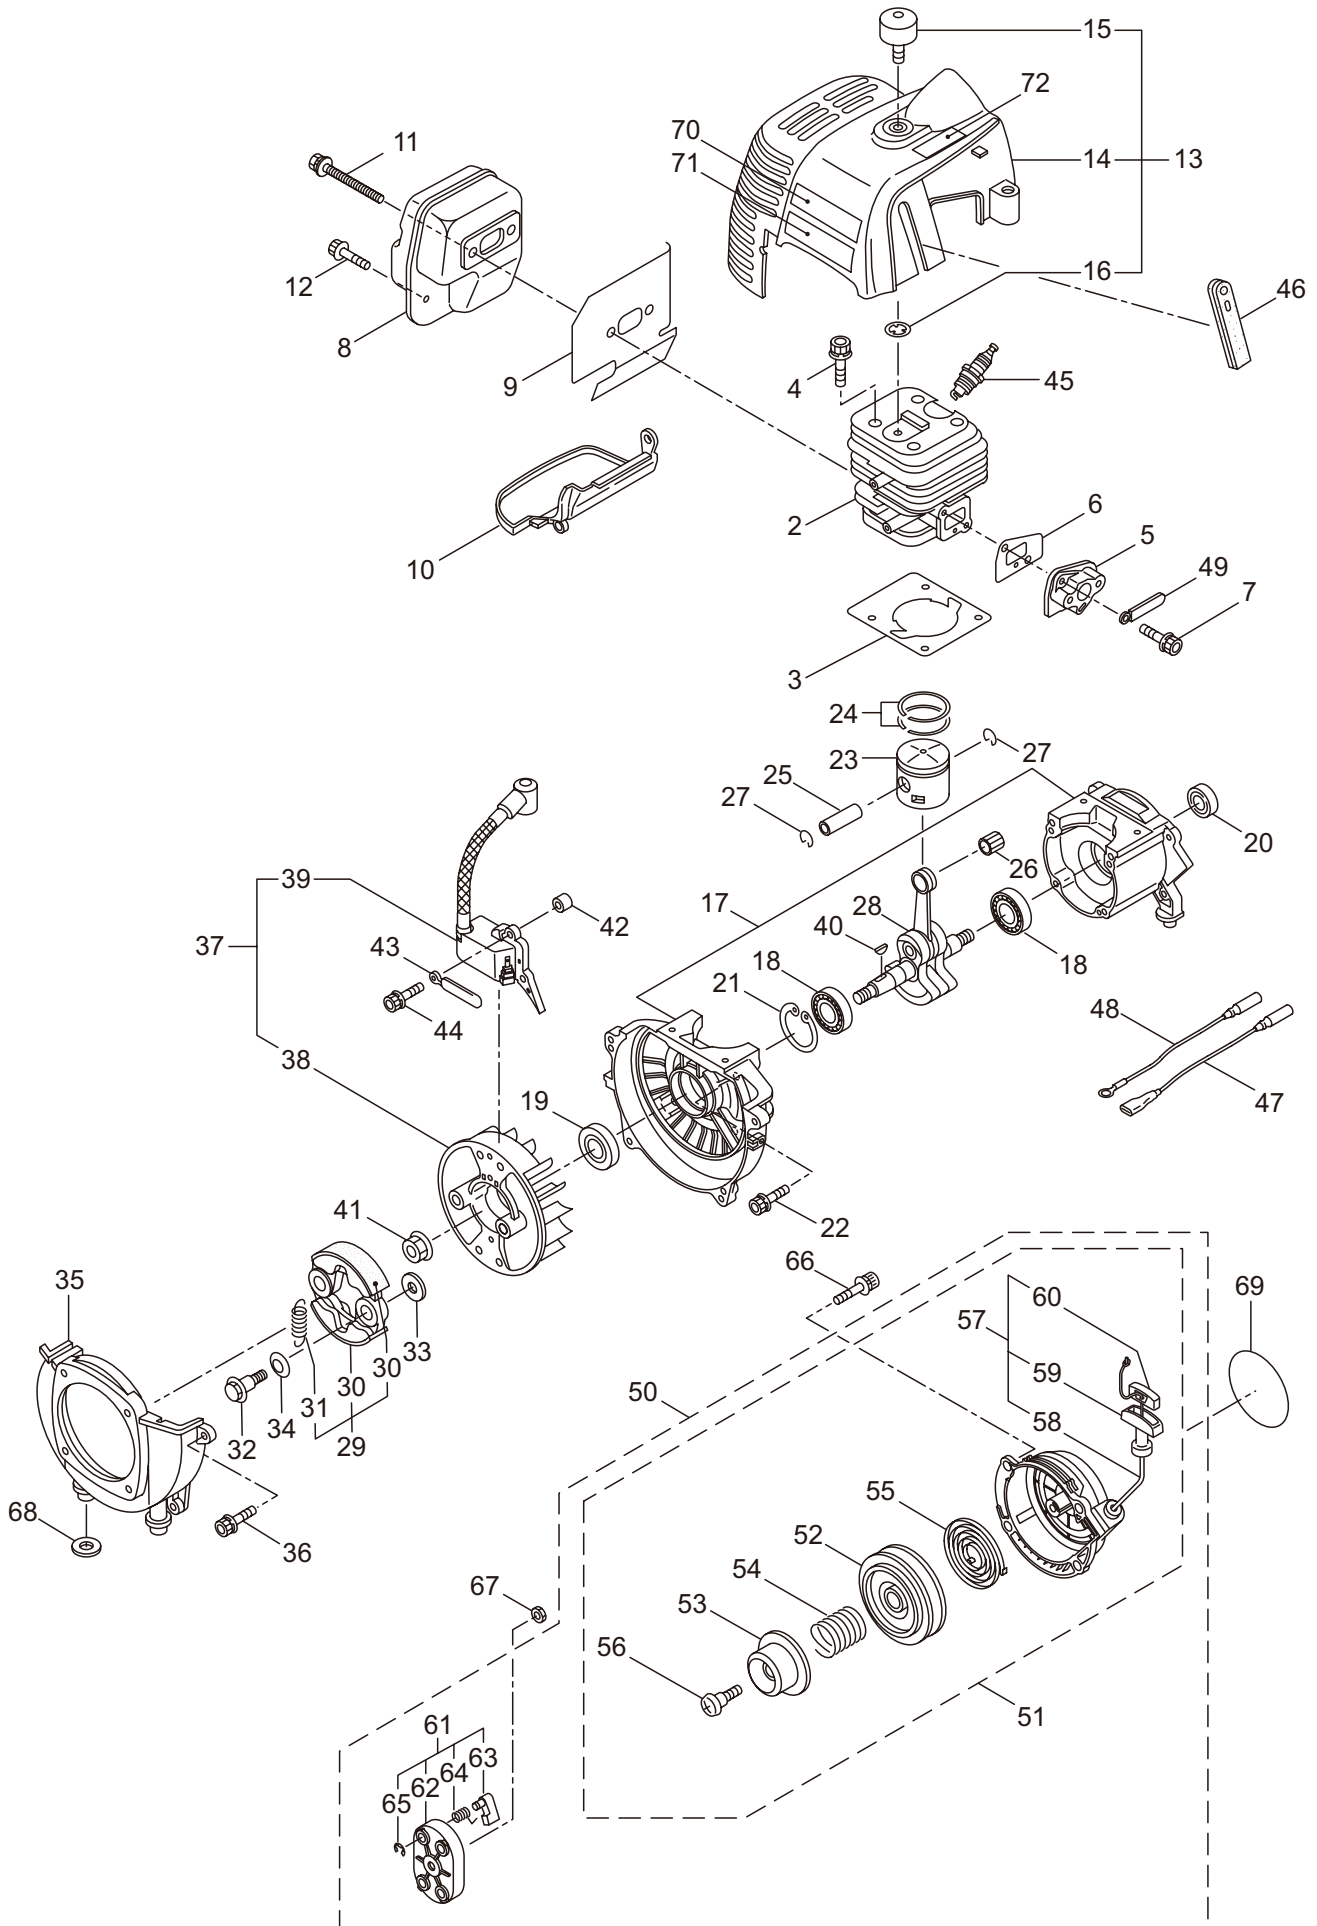

3. BC4321H-RS-01
ENGINE

Ref. No.	Part No.	Part Name	Q'ty	Remarks
3-46	286988	Grommet	1	
3-47	283735	Wire, Coil	1	
3-48	284541	Wire,Lead	1	
3-49	264588	Clamp	1	
3-50	285809	Recoil Starter Ass'y	1	Incl.51-65
3-51	285810	Starter Ass'y	1	Incl.52-60
3-52	286291	Reel	1	
3-53	286292	Cam Plate	1	
3-54	286293	Damper Spring	1	
3-55	280995	Spiral Spring	1	
3-56	286295	Set Screw	1	
3-57	286296	Starter Rope Ass'y	1	Incl.58-60
3-58	286297	Starter Rope	1	3.8x1000
3-59	262633	Starter Grip	1	
3-60	262981	Cap	1	
3-61	285679	Starter Pulley Ass'y	1	Incl.62-65
3-62	285680	Starter Pulley	1	
3-63	285681	Pawl	2	
3-64	285682	Return Spring	2	
3-65	262638	E-Ring	2	
3-66	268940	Screw	4	M5x18
3-67	285736	Nut	1	M8
3-68	285735	Packing	4	
3-69	287142	Label	1	REVERSE2/CE420
3-70	265694	Label	1	
3-71	262714	Label	1	MARUYAMA
3-72	267561	Label	1