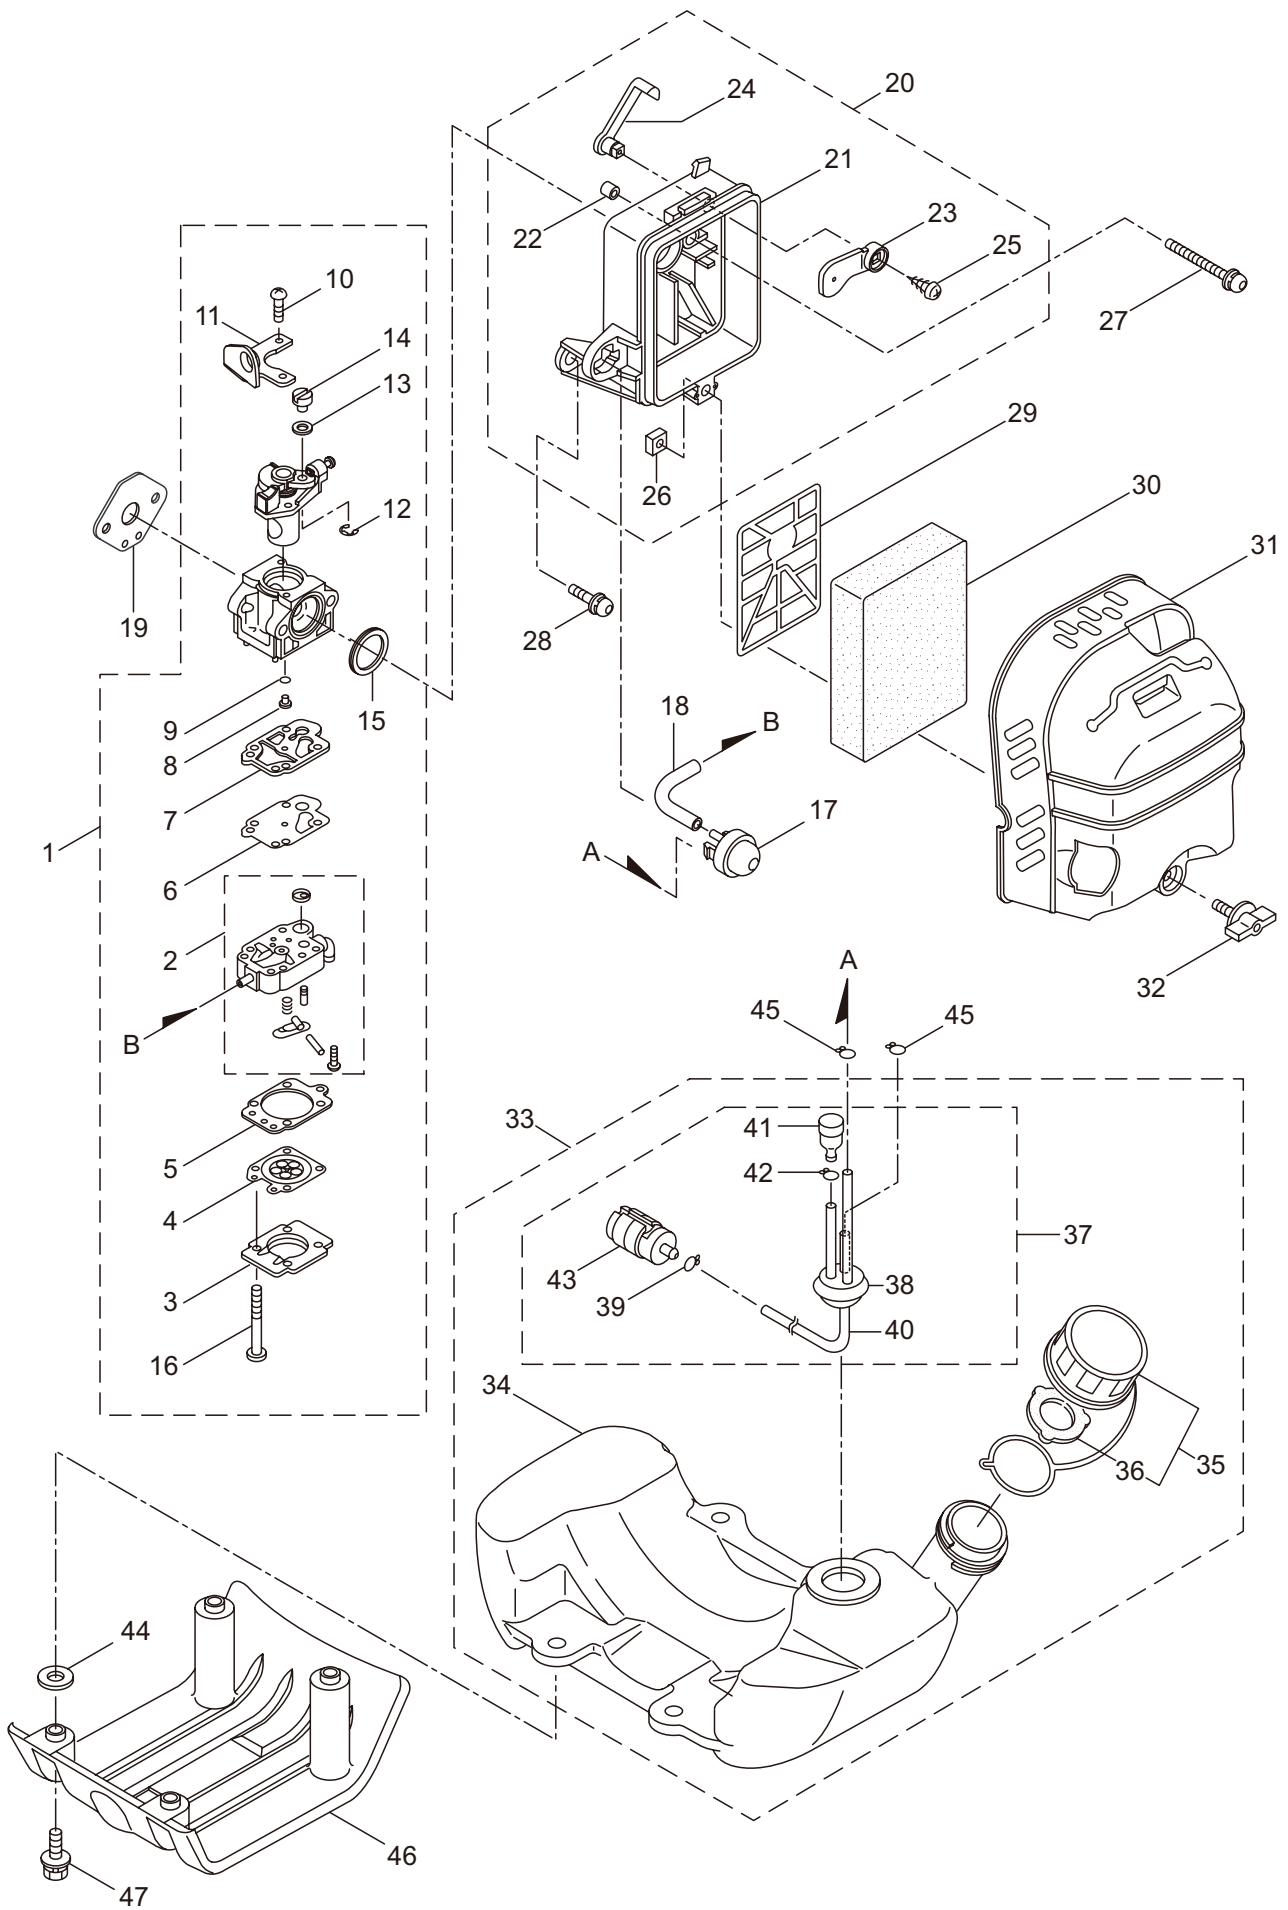

4. BC4321H-RS-01
CARBURETOR, FUEL TANK

Ref. No.	Part No.	Part Name	Q'ty	Remarks
4-46	285819	Stand	1	
4-47	281714	Cap Screw	4	M5x20