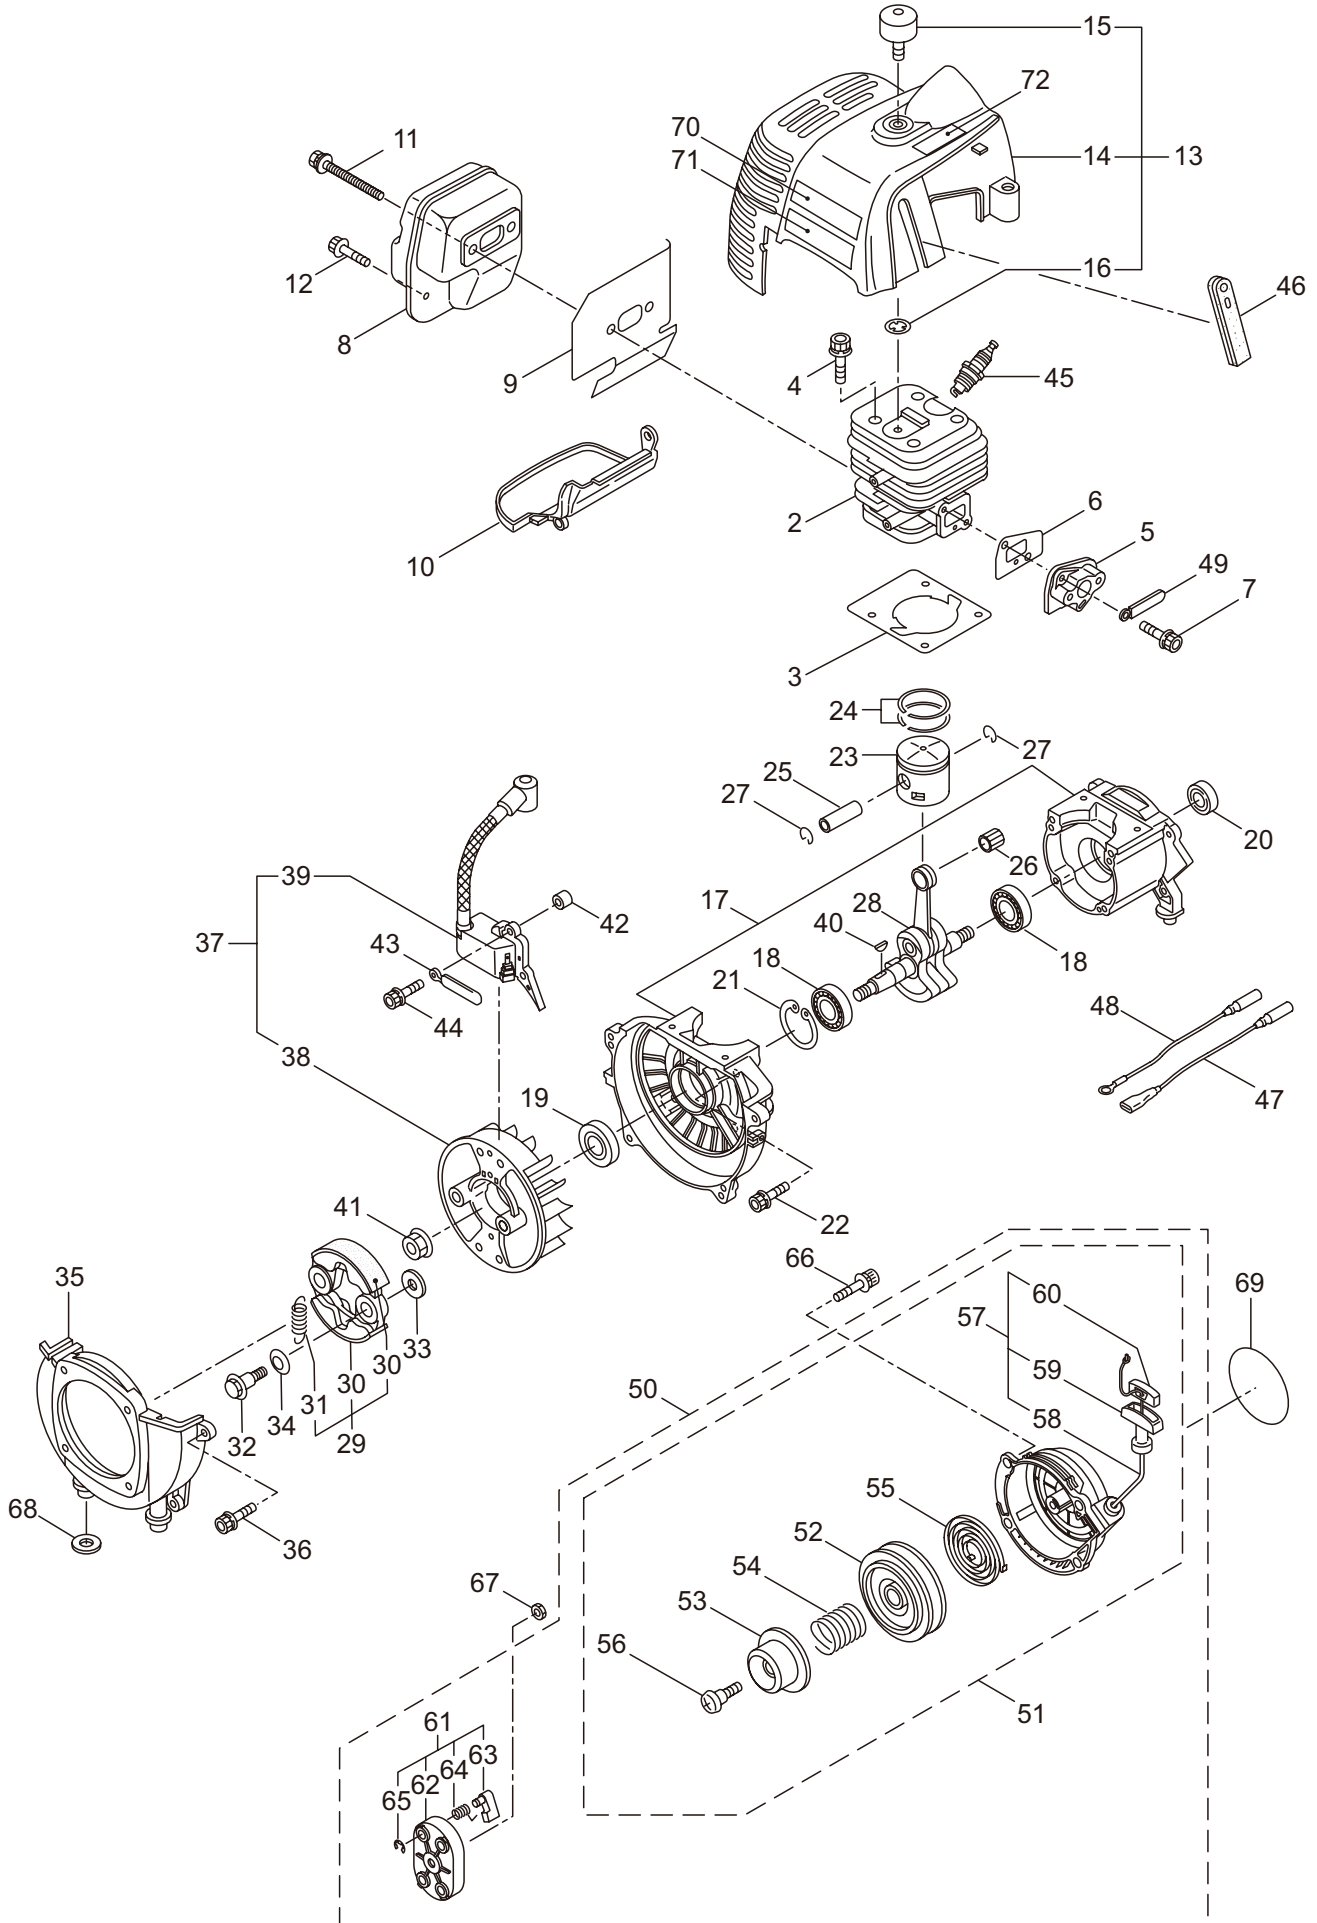

3. BC4321H-RS-01
ENGINE

Ref. No.	Part No.	Part Name	Q'ty	Remarks
3-1	858989	Engine	1	CE420/09
3-2	286278	Cylinder	1	New gasket required
3-3	285772	Gasket	1	
3-4	261246	Cap Screw	4	M5x25
3-5	285778	Insulator	1	New gasket required
3-6	285779	Gasket	1	
3-7	265924	Cap Screw	2	M5x25
3-8	285781	Muffler Comp.	1	
3-9	285783	Gasket	1	
3-10	285784	Under Cover	1	
3-11	266713	Cap Screw	2	M5x60
3-12	283315	Screw	1	M5x12W-12
3-13	286891	Top Cover Ass'y	1	Incl.14-16
3-14	285786	Top Cover	1	
3-15	285843	Knob	1	
3-16	286362	Washer	1	M6
3-17	285789	Crankcase	1	
3-18	262658	Bearing	2	#6202C3
3-19	262660	Oil Seal	1	TC15357
3-20	262565	Oil Seal	1	ISCD15257
3-21	012380	Snap Ring	1	#35
3-22	261612	Cap Screw	4	M5x30
3-23	273264	Piston	1	
3-24	262476	Piston Ring	2	(2)Required
3-25	262749	Piston Pin	1	
3-26	262659	Bearing,Needle	1	KTV111414EG01B2
3-27	262479	Clip,Piston Pin	2	
3-28	285797	Crankshaft/Conn.Rod Ass'y	1	
3-29	282743	Clutch Ass'y	1	Incl.30,31
3-30	282624	Clutch Shoe	2	(2)required
3-31	263617	Spring,Clutch	1	2.3-44.8L
3-32	282321	Cap Screw	2	M8x1.25
3-33	262683	Washer	2	8x22xt1.2
3-34	262682	Wave Washer	2	
3-35	282285	Fan Cover	1	
3-36	261250	Cap Screw	4	M5x20
3-37	287597	Magneto Ass'y	1	Incl.38,39
3-38	286207	Rotor/Fan	1	
3-39	287598	Ignition Coil Ass'y	1	
3-40	261076	Woodruff Key	1	3x10
3-41	262731	Nut,Rotor	1	M10
3-42	280381	Spacer	2	
3-43	287714	Clamp	1	
3-44	261256	Cap Screw	2	M4x25
3-45	262483	Spark Plug	1	NGK BPMR6Y