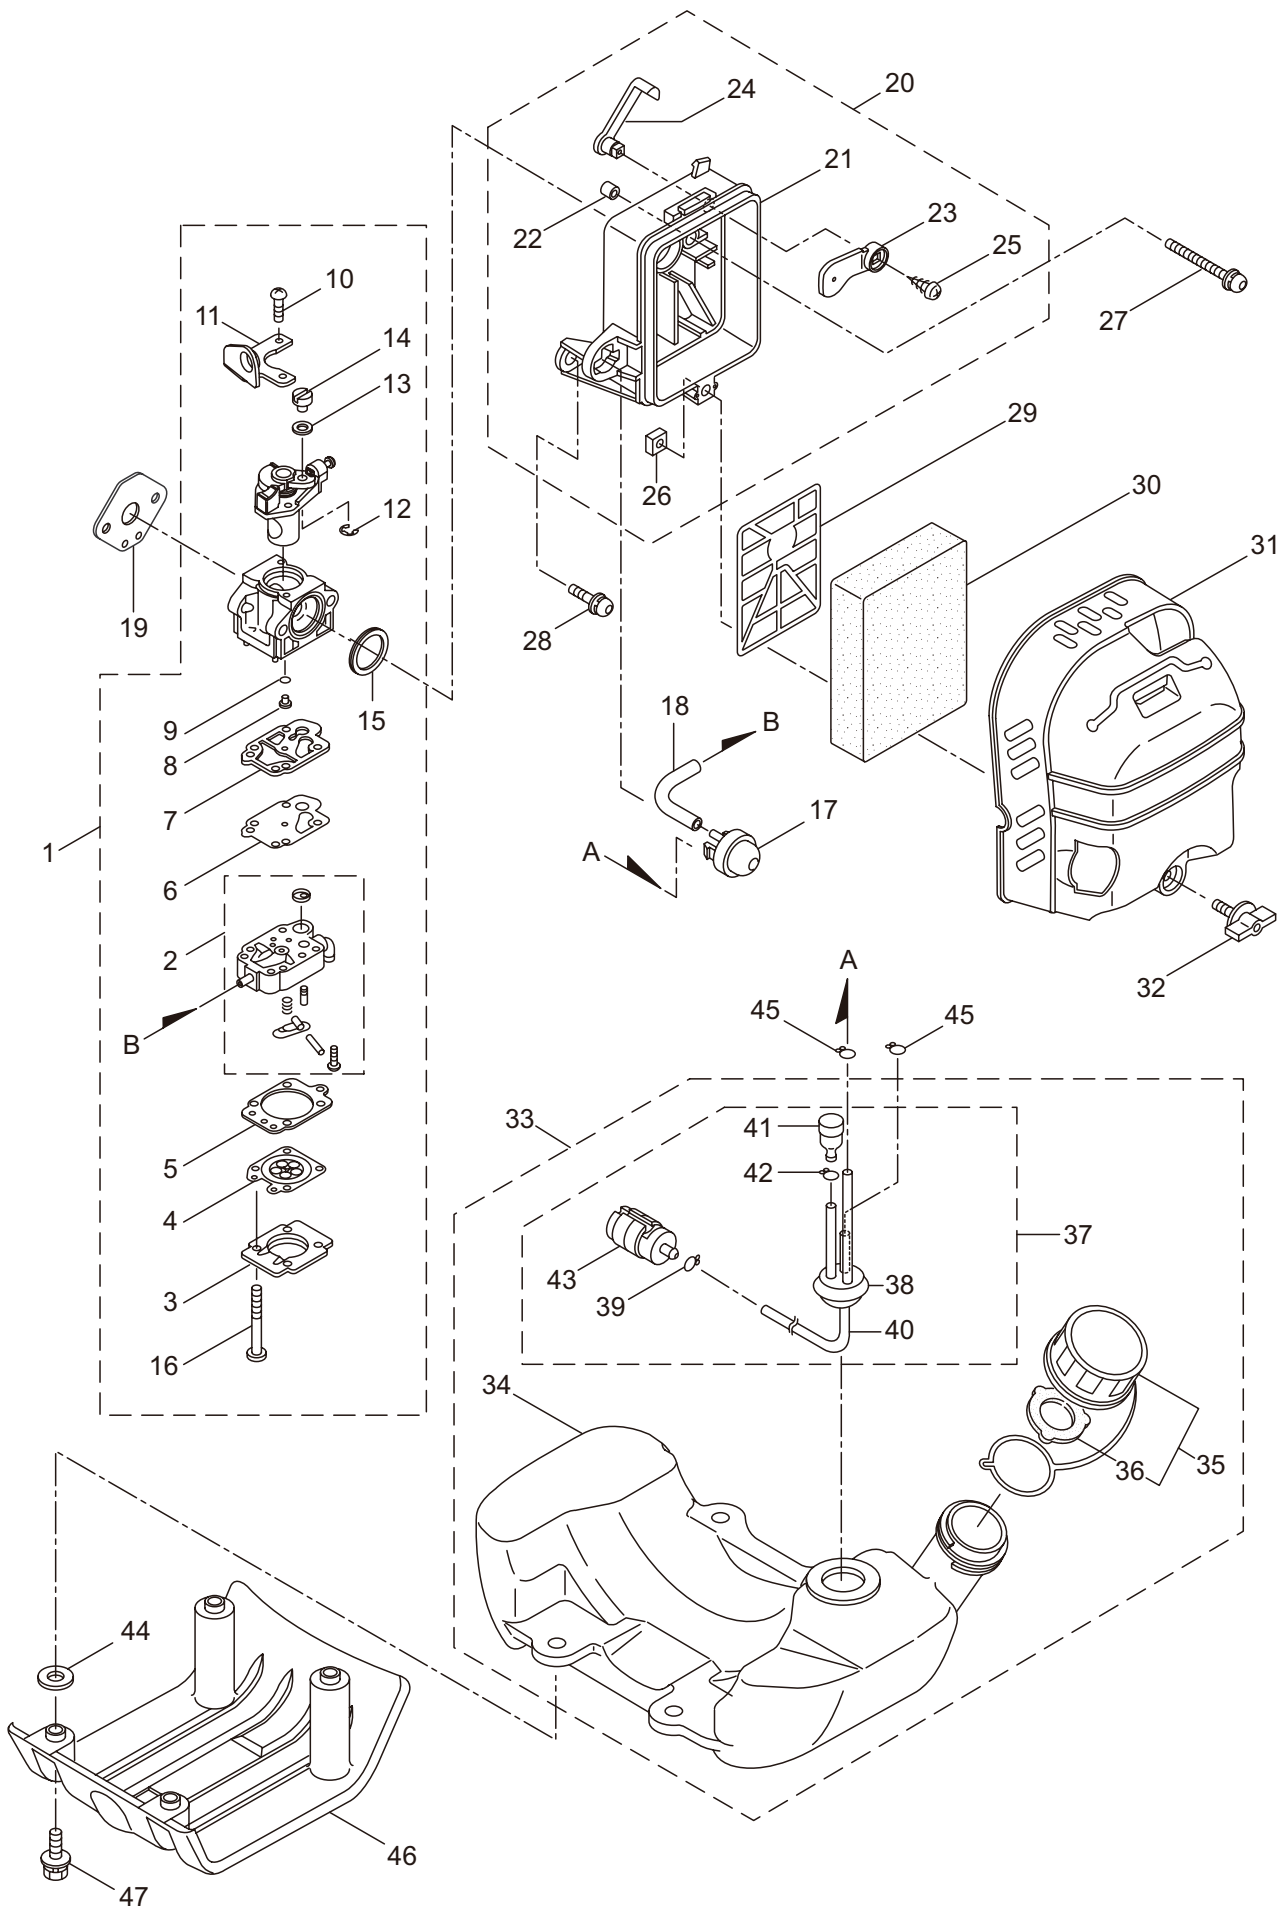

4. BC4321H-RS-01
CARBURETOR, FUEL TANK

Ref. No.	Part No.	Part Name	Q'ty	Remarks
4-1	287021	Carburetor Ass'y	1	Incl.2-16 New gasket required
4-2	283124	Pump Body	1	
4-3	263726	Cover Plate	1	
4-4	283905	Diaphragm, Meterring	1	
4-5	263727	Gasket	1	
4-6	262994	Diaphragm,Fuel Pump	1	
4-7	282576	Gasket	1	
4-8	287061	Main Jet	1	
4-9	261871	O-Ring	1	
4-10	261875	Screw	2	
4-11	264677	Bracket	1	
4-12	261876	E-Ring	1	
4-13	264678	Washer	1	
4-14	261658	Swivel	1	
4-15	261657	Packing	1	
4-16	263737	Screw	4	
4-17	282299	Pump	1	
4-18	282512	Fuel Pipe	1	
4-19	282301	Gasket	1	
4-20	282302	Case Ass'y	1	Incl.21-26
4-21	282303	Case Body	1	
4-22	282484	Sleeve	3	
4-23	282304	Valve	1	
4-24	282305	Lever	1	
4-25	269032	Screw	1	
4-26	269423	Nut	1	
4-27	261814	Cap Screw	2	M5x50
4-28	264807	Cap Screw	1	M5x16
4-29	282481	Plate	1	
4-30	282306	Element	1	
4-31	285814	Cleaner Cover	1	
4-32	281438	Knob	1	
4-33	286893	Fuel Tank Ass'y	1	Incl.34-43
4-34	286067	Fuel Tank	1	
4-35	281564	Fuel Tank Cap Ass'y	1	Incl.36
4-36	269377	Gasket	1	
4-37	286794	Fuel Pipe Pick-up Ass'y	1	Incl.38-43
4-38	268065	Grommet	1	
4-39	261117	Clip	1	
4-40	262649	Fuel Pipe	1	
4-41	261590	Breather	1	
4-42	261117	Clip	1	
4-43	267328	Fuel Filter Ass'y	1	
4-44	285735	Packing	4	
4-45	261117	Clip	2