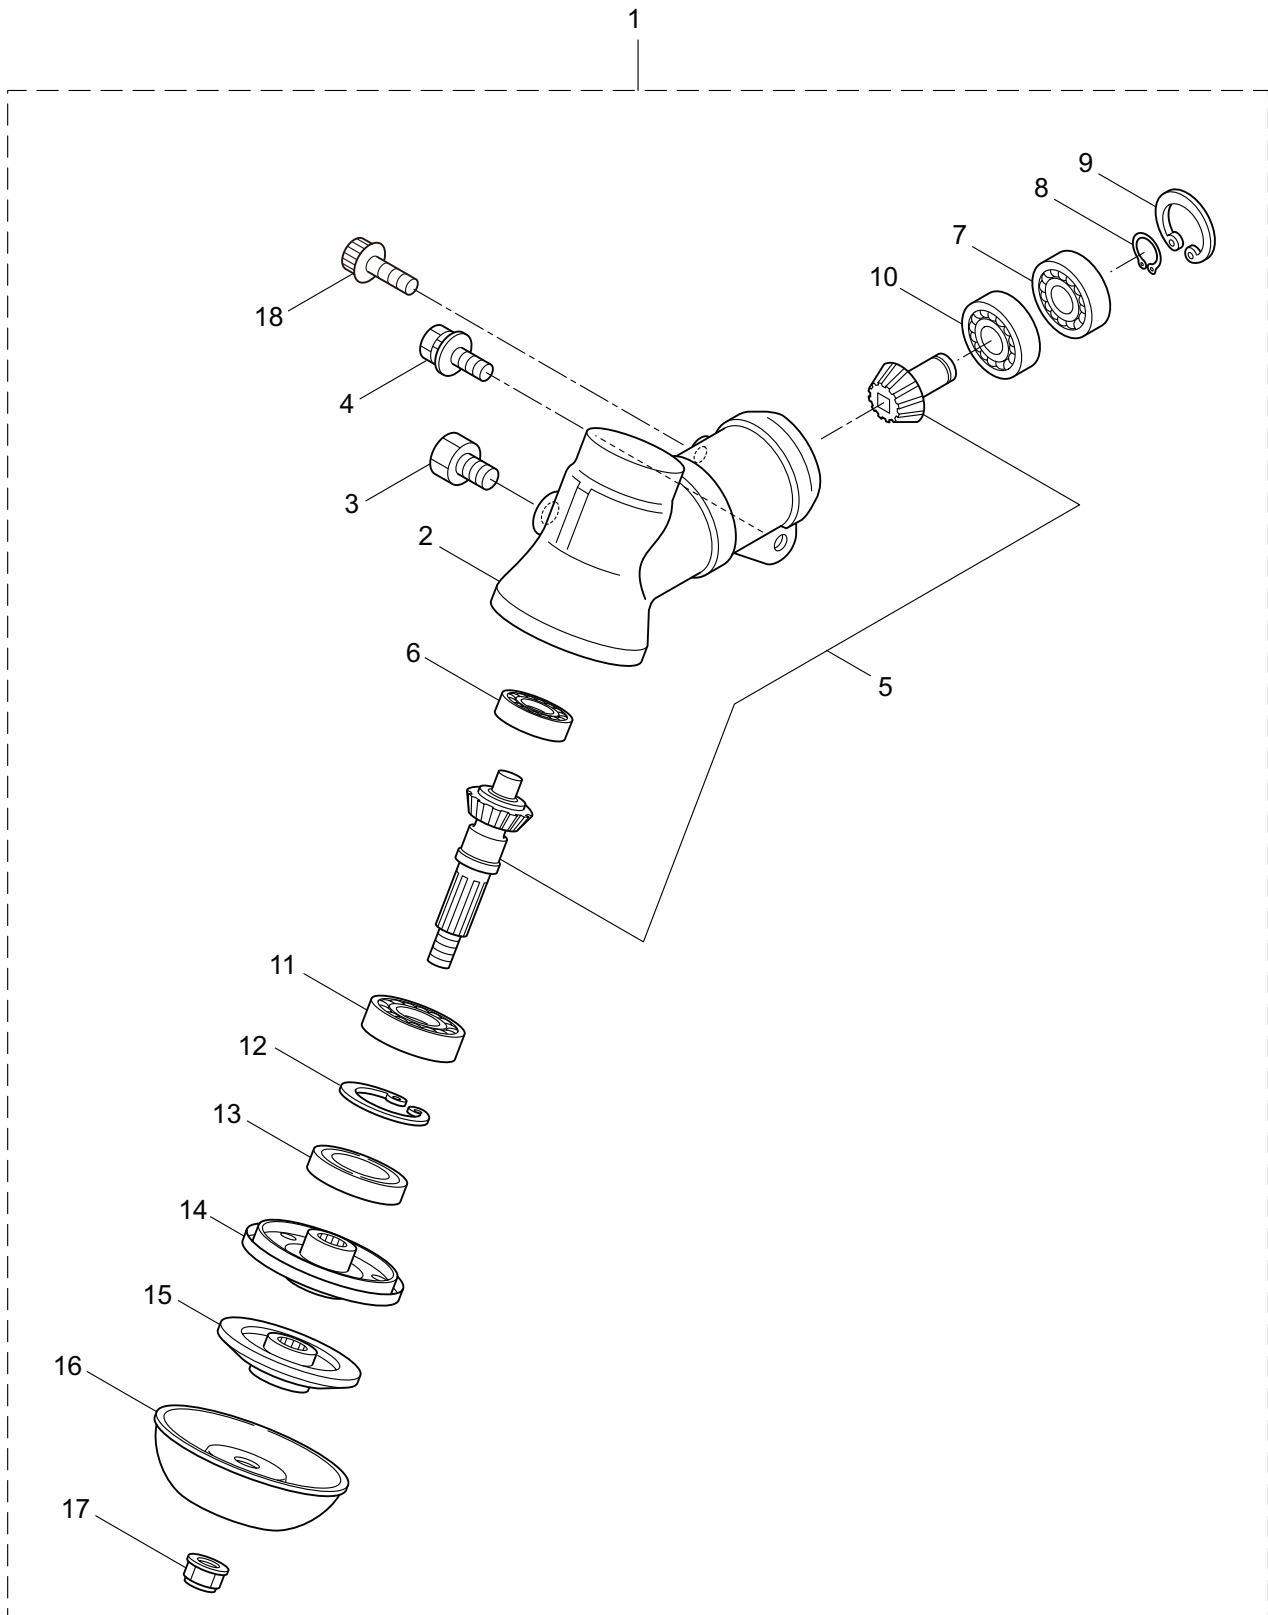

2. BC4321H-RS-01
GEARCASE

Ref. No.	Part No.	Part Name	Q'ty	Remarks
2-1	234835	Gearcase Ass'y	1	Incl.2-18
2-2	232833	Gearcase	1	
2-3	234109	Bolt	1	M8x8
2-4	217134	Bolt	1	M6x30
2-5	234349	Gear Set	1	
2-6	014490	Bearing	1	#6000
2-7	106933	Bearing	1	#6000Z
2-8	014210	Snap Ring	1	#10
2-9	054676	Snap Ring	1	#26
2-10	014490	Bearing	1	#6000
2-11	012544	Bearing	1	#6202
2-12	012380	Snap Ring	1	#35
2-13	232049	Oil Seal	1	D21355
2-14	232322	Bracket A Ass'y	1	
2-15	232052	Bracket B	1	
2-16	230849	Stabilizer	1	
2-17	232920	Nut	1	M10x1.25
2-18	217135	Bolt	1	M6x10