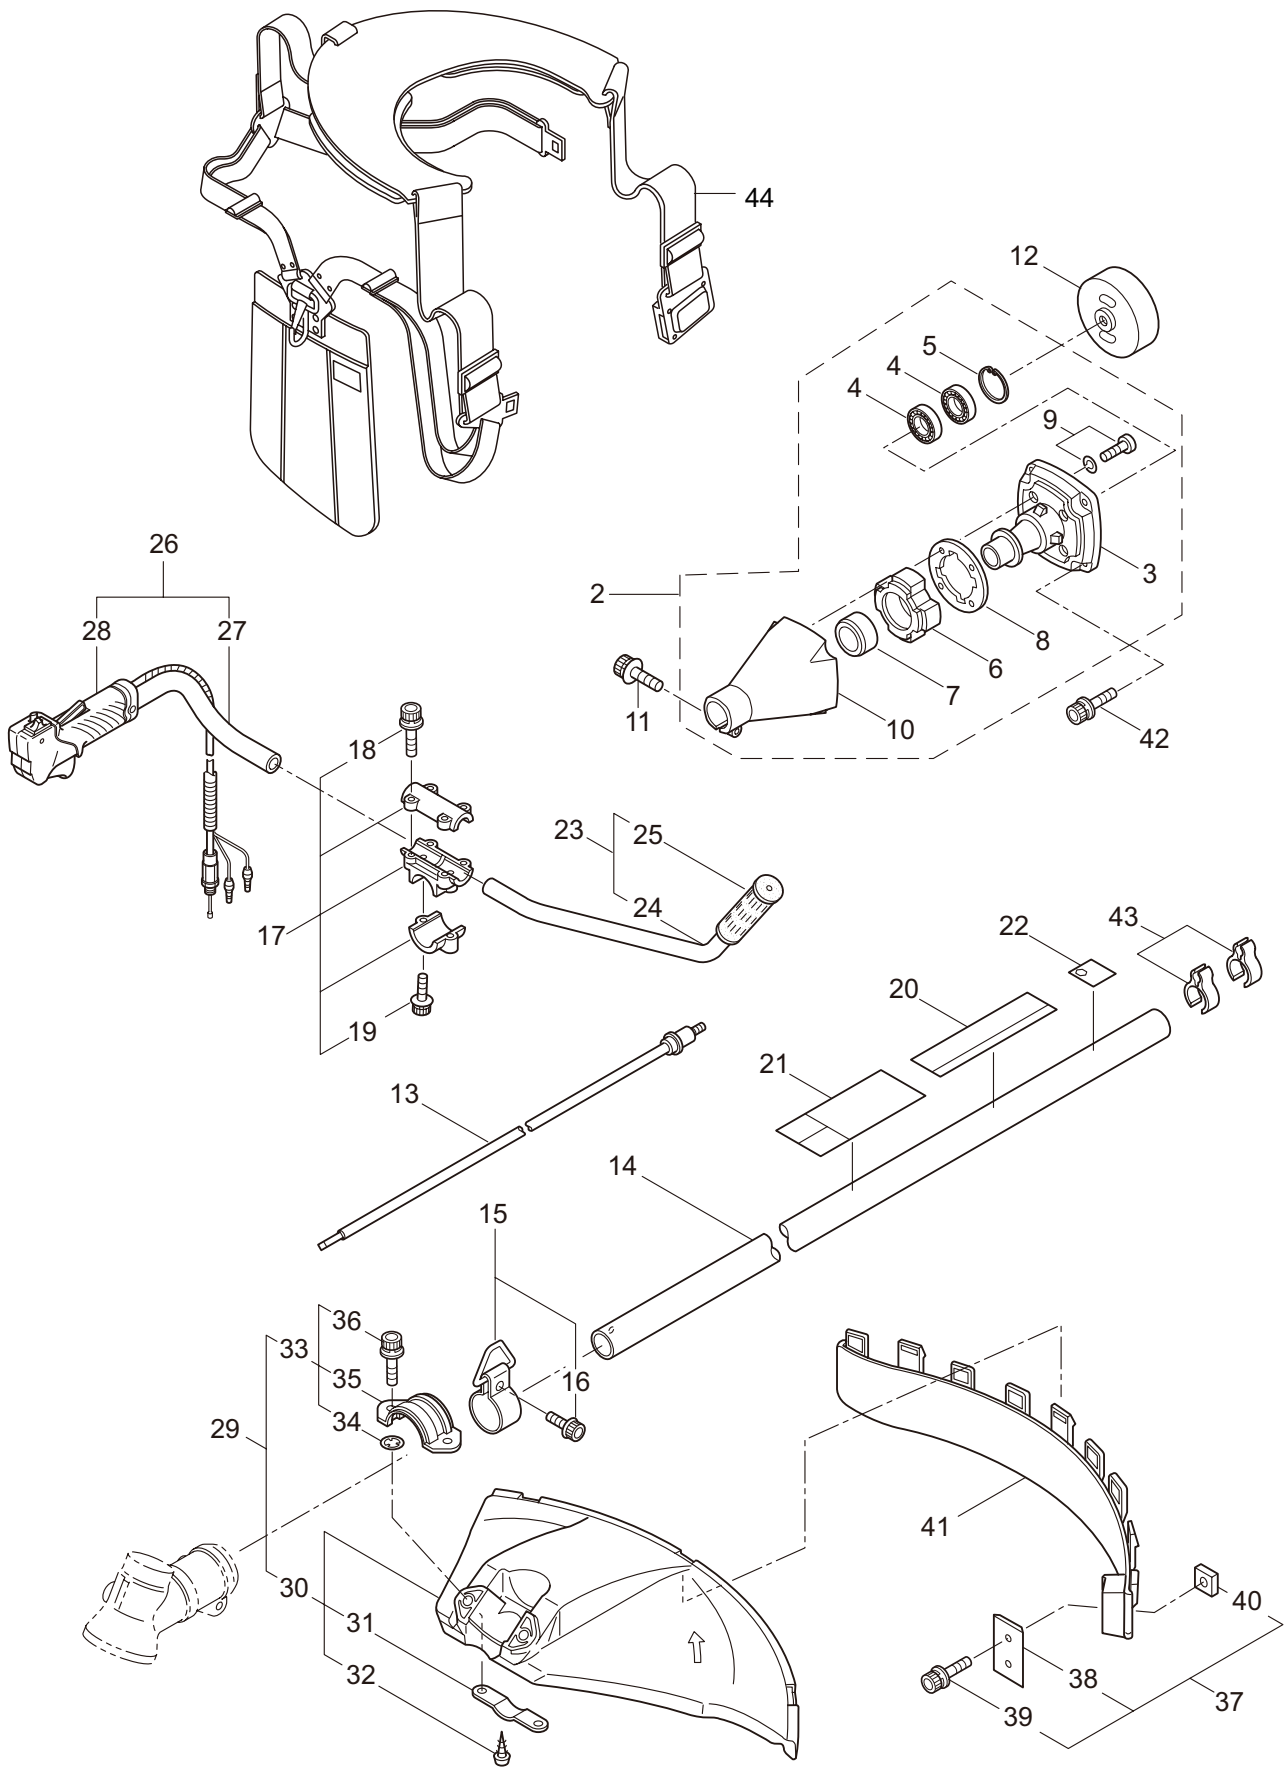

PARTS LIST

BC4321H-RS-01

CONTENTS

1. MAIN BODY	1 ~ 2
2. GEARCASE.....	3 ~ 4
3. ENGINE.....	5 ~ 8
4. CARBURETOR, FUEL TANK	9 ~ 12
5. ACCESSORIES	13 ~ 14

2014. 07.

P/N 523304-3

1. BC4321H-RS-01
MAIN BODY

Ref. No.	Part No.	Part Name	Q'ty	Remarks
1-1	363967	BC4321H-RS-01	1	
1-2	234162	Clutch Case Ass'y	1	Incl.3-10
1-3	234143	Bearing Case	1	
1-4	140474	Bearing	2	#6202ZZ
1-5	012380	Snap Ring	1	#35
1-6	217045	Buffer (A)	1	
1-7	217046	Buffer (B)	1	
1-8	217047	Washer	1	
1-9	092033	Screw	4	M5x15
1-10	227728	Driveshaft Tube Adapter	1	
1-11	217134	Bolt	1	M6x30
1-12	211203	Clutch Drum	1	
1-13	217897	Driveshaft Ass'y	1	
1-14	217900	Driveshaft Tube	1	
1-15	231887	Hanging Bracket Ass'y	1	Incl.16
1-16	261762	Cap Screw	1	M5x14
1-17	231888	Bracket Ass'y	1	Incl.18,19
1-18	217138	Bolt	4	M6x25
1-19	217134	Bolt	2	M6x30
1-20	233626	Label	1	BC4321H-RS-01
1-21	223188	Label	1	
1-22	228207	Label	1	
1-23	228398	Handle Ass'y-Left	1	Incl.24,25
1-24	228399	Handle (A)	1	
1-25	226512	Grip	1	
1-26	229762	Handle Ass'y-Right	1	Incl.27,28
1-27	228401	Handle (B)	1	
1-28	229763	Throttle Trigger	1	
1-28	229027	Throttle Cable Solo cavo gas	1	
1-29	232092	Safety Cover Ass'y	1	Incl.30-36
1-30	231262	Safety Cover Ass'y	1	Incl.31,32
1-31	223180	Threaded Bracket	1	
1-32	221580	Screw	1	4x8
1-33	232093	Bracket Ass'y	1	Incl.34-36
1-34	231704	Washer	2	6x13xt1.0
1-35	223179	Bracket	1	
1-36	220632	Cap Screw	2	M6x30
1-37	231882	String Cutter Ass'y	1	Incl.38-40
1-38	230747	String Cutter	1	
1-39	261250	Cap Screw	1	M5x20
1-40	228325	Nut	1	
1-41	230748	Cover Extention	1	
1-42	219113	Cap Screw	4	M6x20
1-43	219161	Wire Guide	2	
1-44	228086	Hanging Strap Ass'y	1	